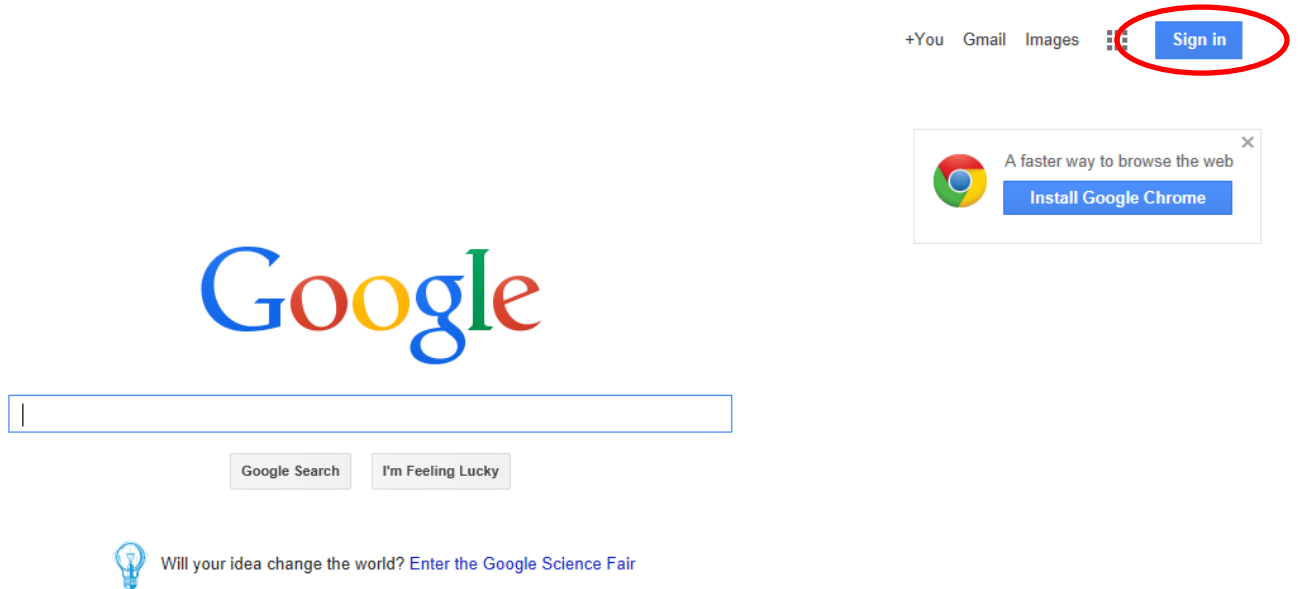

# Accessing Google Drive

- 1.) Go to Google.com
- 2.) Click "Sign In" on upper right side

- 3.) Use your Valley Stream email as the email and the word password as your password.